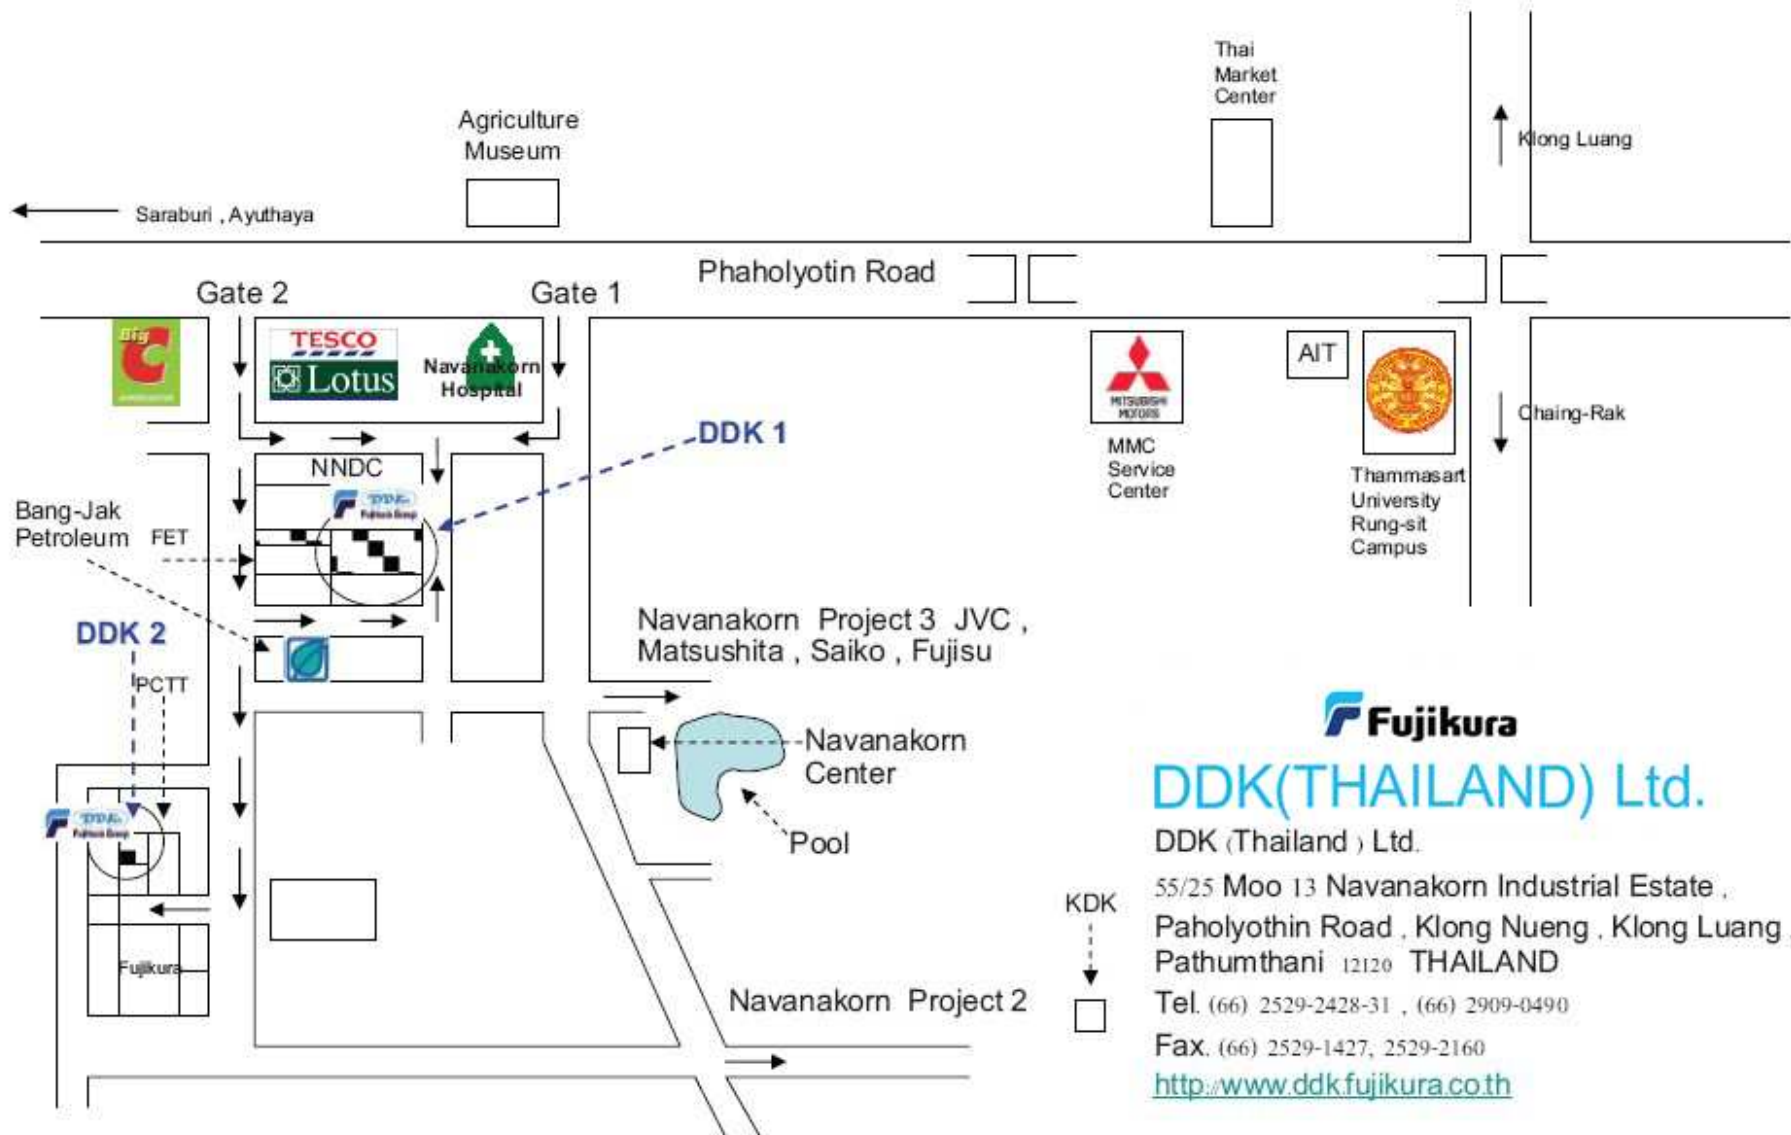

DDK (Thailand) Ltd.

Plant 1 , 2 Navanakorn Site

DDK(THAILAND) Ltd.

DDK (Thailand) Ltd.

55/25 Moo 13 Navanakorn Industrial Estate ,
Phaholyotin Road , Klong Nueng , Klong Luang ,
Pathumthani 12120 THAILAND